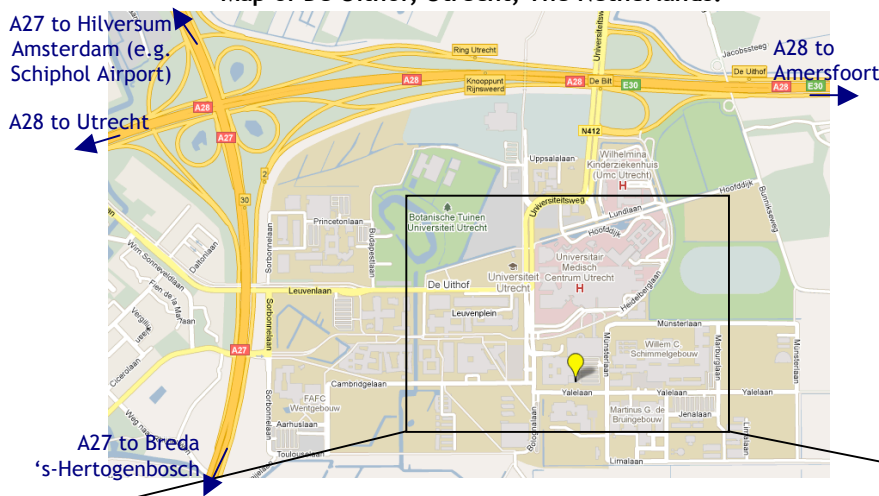

Directions to U-CyTech biosciences

U-CyTech biosciences is located at the Utrecht Science Park (USP) in De Uithof, Utrecht, The Netherlands. Our company is situated in the Alexander Numan building.

Our visiting address:
 U-CyTech biosciences
 (Alexander Numan gebouw)
 Yalelaan 48
 3584 CM Utrecht
 The Netherlands

The GPS coordinates (WGS84):
 N 052.08309°, E 005.17878°
 N 052° 04.985', E 005° 10.727'
 N 052° 04'59.1", E 005° 10'43.6"

Map of De Uithof, Utrecht, The Netherlands:

Bus stop 'Heidelberglaan'

The best way to travel from Schiphol Airport to Utrecht is by train. There is a direct train connection between the airport and Utrecht Central Station, which only takes 30-45 minutes. From Utrecht Central Station you can either take a bus (number 12 or 28) or a taxi.

Parking facilities near the Alexander Numan building

De Uithof is also easily accessible by car. Via the A28 you will enter De Uithof from the north via the 'Universiteitsweg' (University Road). On the campus, follow the directions of 'Diergeneeskunde' located also on the 'Yalelaan'. The recommended parking facility is located at the 'Jenalaan'.