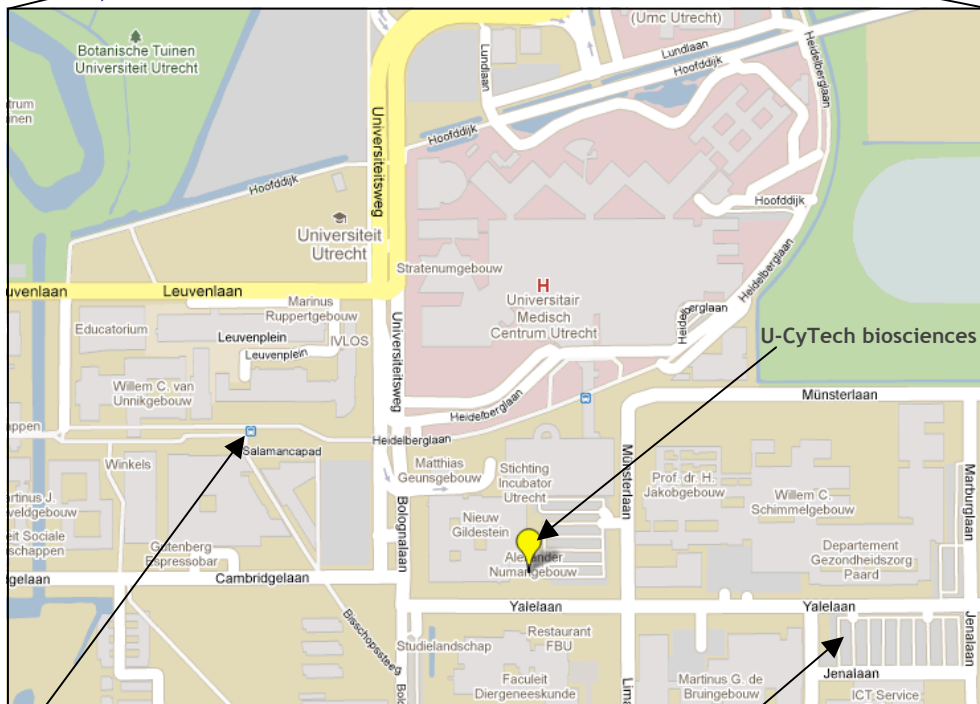

Directions to U-CyTech biosciences

U-CyTech biosciences is located at the Utrecht Science Park (USP) in De Uithof, Utrecht, The Netherlands. Our company is situated in the Alexander Numan building.

Our visiting address:
 U-CyTech biosciences
 (Alexander Numan gebouw)
 Yalelaan 48
 3584 CM Utrecht
 The Netherlands

The GPS coordinates (WGS84):
 N 052.08309°, E 005.17878°
 N 052° 04.985', E 005° 10.727'
 N 052° 04'59.1", E 005° 10'43.6"

Map of De Uithof, Utrecht, The Netherlands:

Bus stop 'Heidelberglaan'

The best way to travel from Schiphol Airport to Utrecht is by train. There is a direct train connection between the airport and Utrecht Central Station, which only takes 30-45 minutes. From Utrecht Central Station you can either take a bus (number 12 or 28) or a taxi.

Parking facilities near the Alexander Numan building

De Uithof is also easily accessible by car. Via the A28 you will enter De Uithof from the north via the 'Universiteitsweg' (University Road). On the campus, follow the directions of 'Diergeneeskunde' located also on the 'Yalelaan'. The recommended parking facility is located at the 'Jenalaan'.