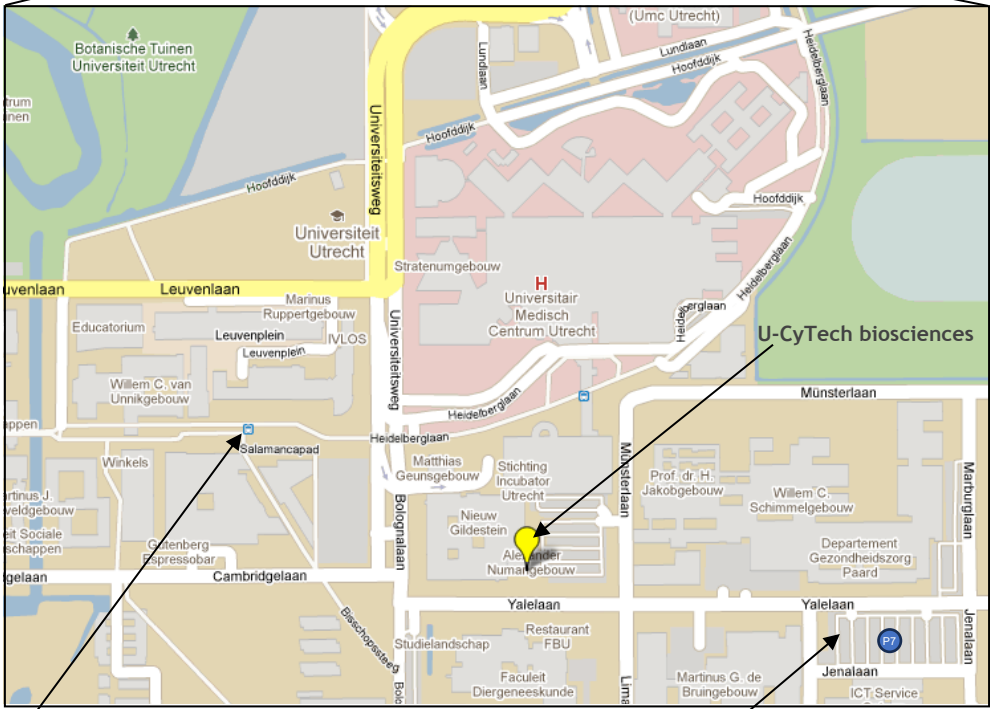

## Directions to U-CyTech biosciences

U-CyTech biosciences is located at the Utrecht Science Park, The Netherlands. Our company is situated in the Alexander Numan building.

Our visiting address:  
 U-CyTech biosciences  
 (Alexander Numangebouw)  
 Yalelaan 48  
 3584 CM Utrecht  
 The Netherlands

Map of Utrecht Science Park, Utrecht, The Netherlands:

**Tram/bus stop 'Heidelberglaan'**  
 The best way to travel to the Utrecht Science Park is by public transport. From Utrecht Central Station you can either take a tram (number 22) or a bus (number 28). Every 30 minutes there is a direct train connection between Schiphol Airport and Utrecht Central Station, which only takes half an hour.

**Parking facilities near the Alexander Numan building**  
 The Utrecht Science Park is accessible by car. Via the A28 you will enter the Utrecht Science Park from the north via the 'Universiteitsweg' (University Road). On the campus, follow the directions of 'Diergeneeskunde', which is also located on the 'Yalelaan'. The recommended parking facility is 'P7 Jenalaan' (a parking fee is charged).