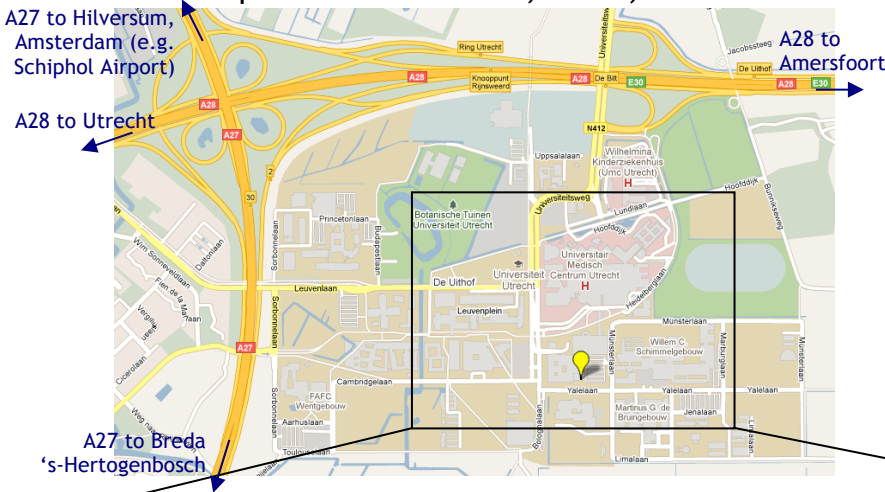

## Directions to U-CyTech biosciences

U-CyTech biosciences is located at the Utrecht Science Park, The Netherlands. Our company is situated in the Alexander Numan building.

Our visiting address:  
 U-CyTech biosciences  
 (Alexander Numangebouw)  
 Yalelaan 48  
 3584 CM Utrecht  
 The Netherlands

Map of Utrecht Science Park, Utrecht, The Netherlands:

**Tram/bus stop 'Heidelberglaan'**  
 The best way to travel to the Utrecht Science Park is by public transport. From Utrecht Central Station you can either take a tram (number 22) or a bus (number 28). Every 30 minutes there is a direct train connection between Schiphol Airport and Utrecht Central Station, which only takes half an hour.

**Parking facilities near the Alexander Numan building**  
 The Utrecht Science Park is accessible by car. Via the A28 you will enter the Utrecht Science Park from the north via the 'Universiteitsweg' (University Road). On the campus, follow the directions of 'Diergeneeskunde', which is also located on the 'Yalelaan'. The recommended parking facility is 'P7 Jenalaan' (a parking fee is charged).